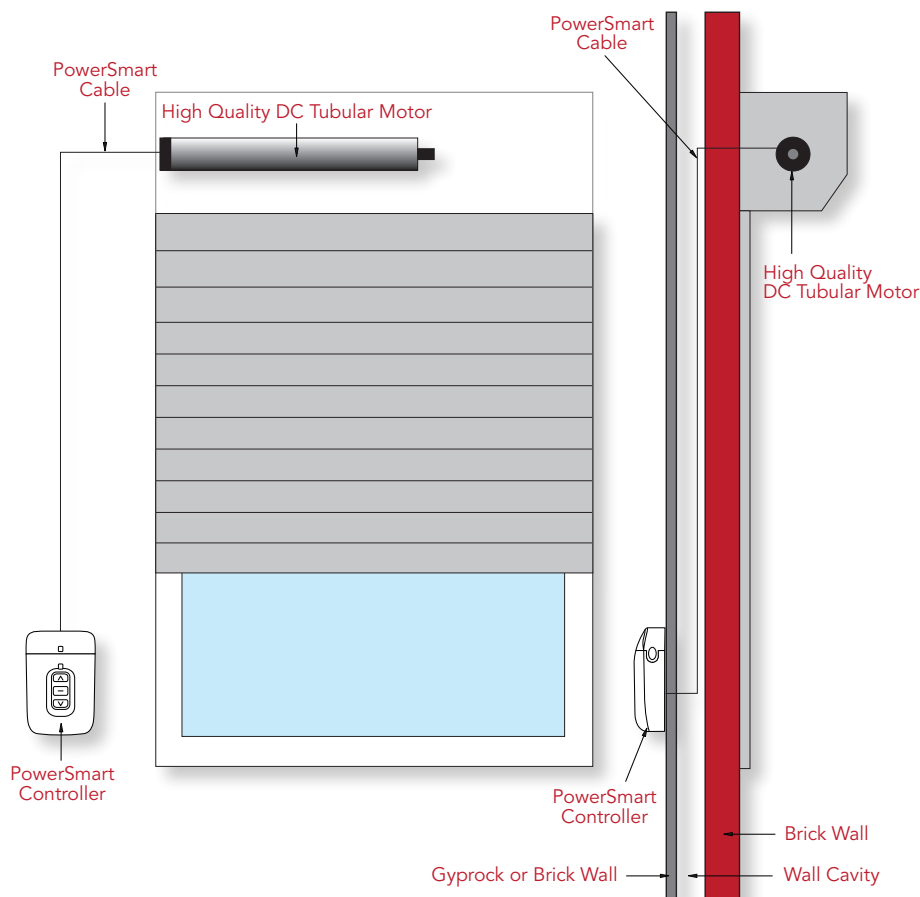

The PowerSmart™ System At A Glance!